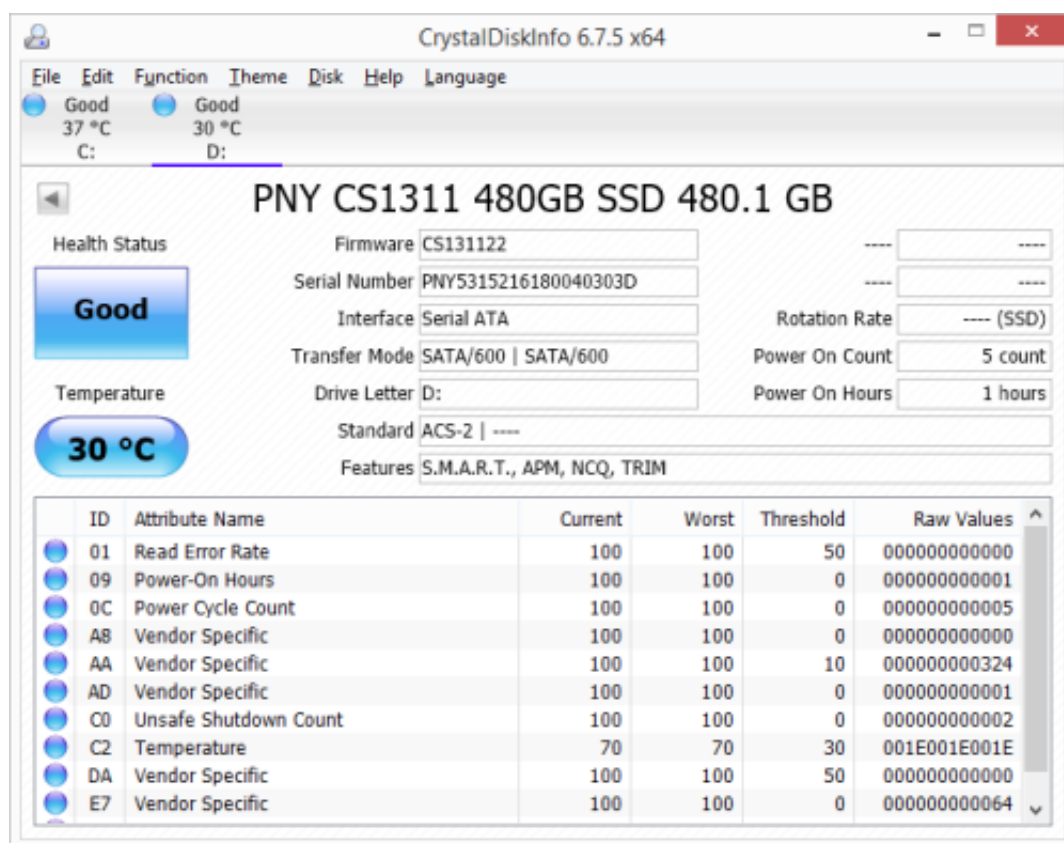

Heroes 3 complete edition Heroes III has played just as well for me on Windows XP as on Windows 98.

1. [disk utility mac](#)
2. [disk utility](#)
3. [disk utility partition greyed out](#)

Do you know why your SSD fails to show up in Windows 10? Do you know how to deal with this problem? Is it possible to get data back? Don't worry, this post will give you the detailed reasons and solutions as follows.. Why SSD Isn't Showing up and How to Fix It When connecting your SSD to your PC, the SSD not recognized is possible to happen in Windows 10.

disk utility mac

disk utility mac, disk utility windows, disk utility, disk utility windows 10, disk utility download, disk utility mac startup, disk utility restore, disk utility ubuntu, disk utility pc, disk utility erase greyed out

When searching SSD not showing up on the internet, you will find many users have asked such a question.. Click ' Next' to continue Step 3: Then MiniTool Partition Wizard will provide you with two scanning methods, ' Quick Scan' or ' Full Scan'.. Among so many features, it owns a core function which is called ' Partition Recovery'.

disk utility

And here you can see them as the following screenshot shows Please choose all needed partitions.. The Software is "in use" when it is either downloaded, copied, loaded into RAM or installed into the hard disk or other permanent memory of a computer or other.. Step 2: Then you need to choose a scanning range for SSD partition recovery Here are three modes, ' Full Disk' should be chosen to help to scan the entire SSD.. Pny Drivers Windows 10Then in Windows Explorer, SSD doesn't show up Solution: Unhide Partition When right clicking on the target partition in Disk Management, there are only two options, '